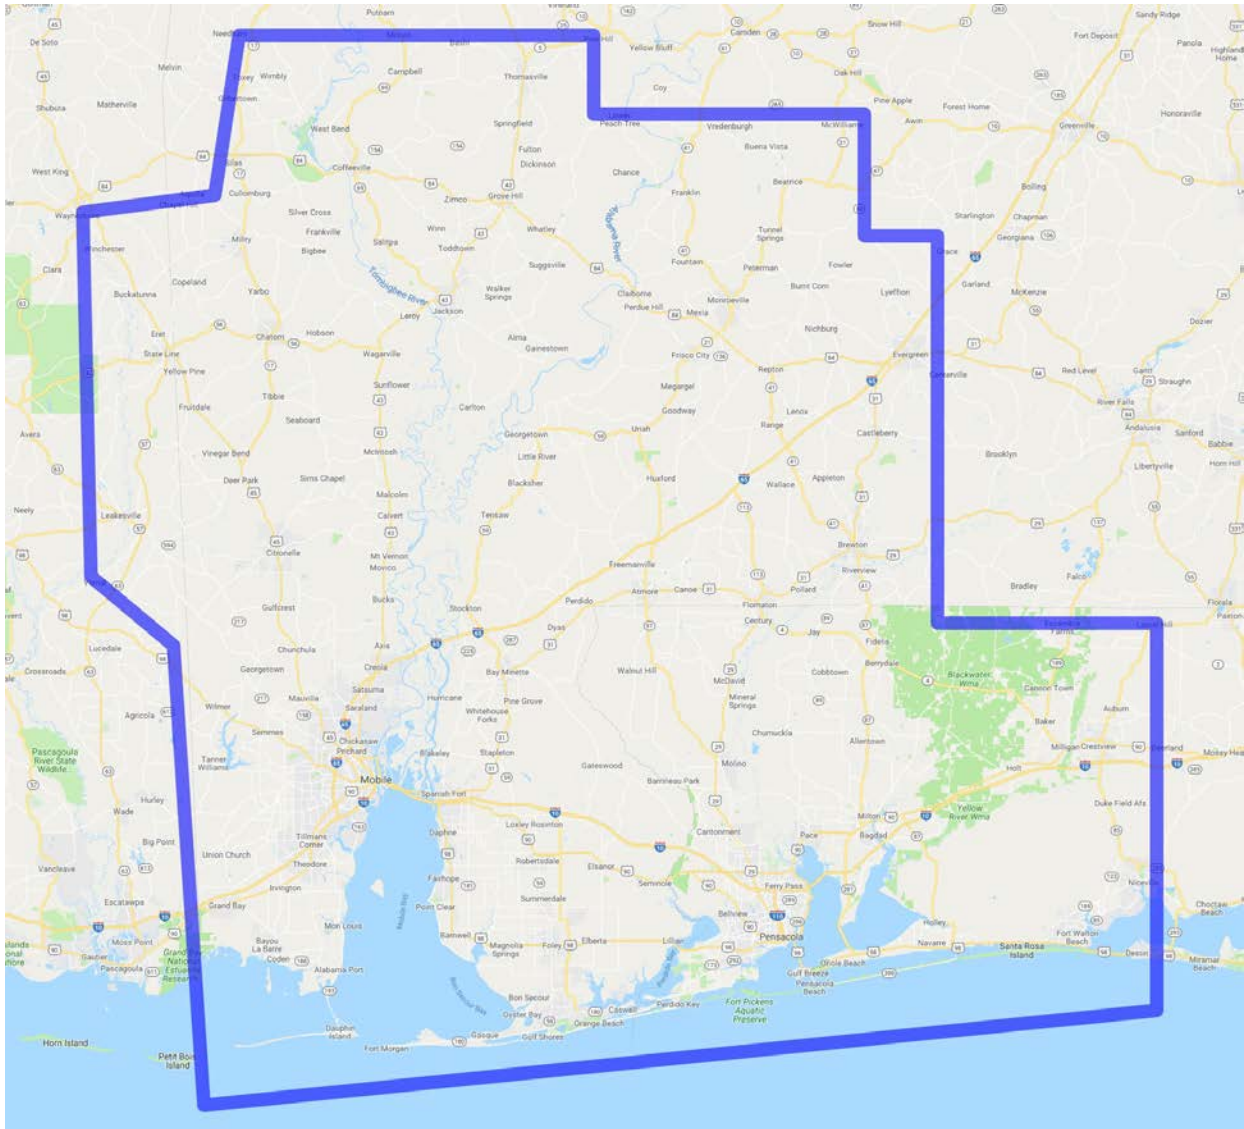

Blue Lights Gulf Coast Must Carry on Cable Map

ESCAMBIA County, FL.

Cox 6
Bright House 14
Satellite Providers 48
Direct TV 53
Over the Air 53.1

SANTA ROSA County, FL.

Mediacom 21
Satellite Providers 48
AT&T Uverse 48
Direct TV 53

BALDWIN County, AL.

Mediacom 21 & 97
Riviera Utilities 18 & HD 861
Satellite Providers 48
AT&T Uverse 48

MOBILE County, AL.

Mediacom 97
Satellite Providers 48
AT&T Uverse 48
Direct TV 53

OKALOOSA County, FL.